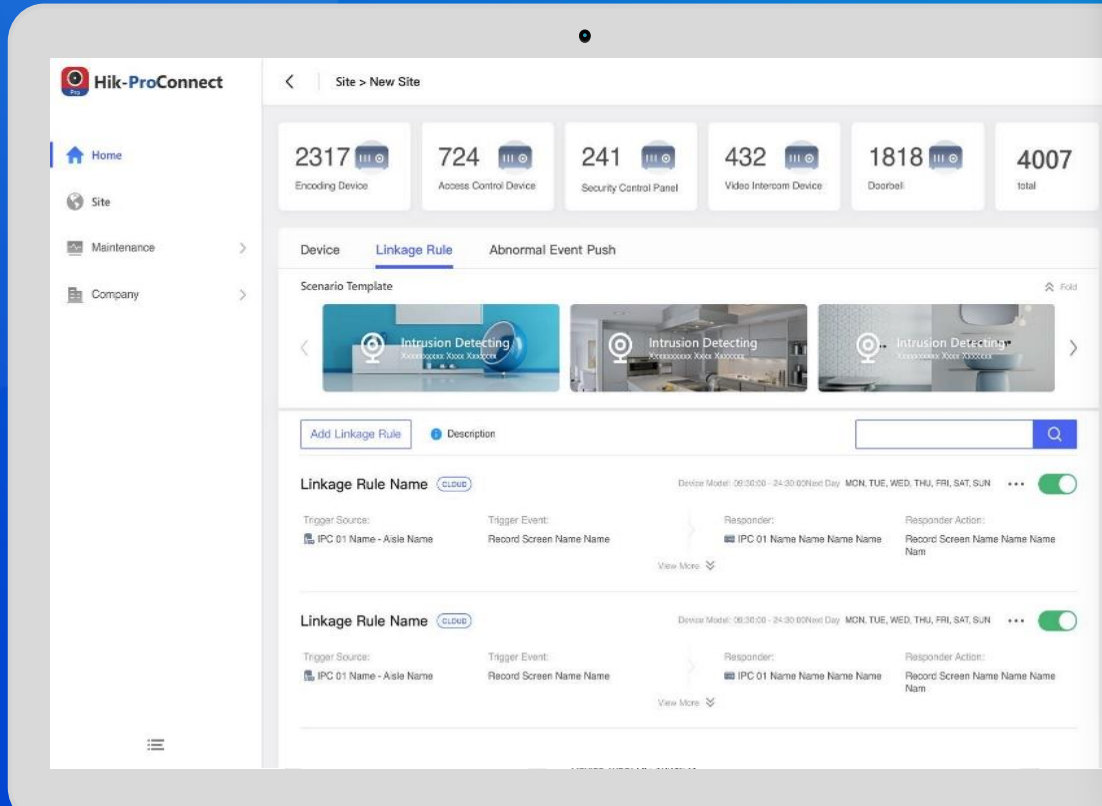

**Between appliance and platform**

**Appliance**

**Certified by multiple trusted authorities**

# Intuitive Interface

APP/ Web Portal

Designed by team of

GET IT NOW!

Scan and download  
the **App**

**Hik-ProConnect**

Scan and register  
on **Portal**

[www.hik-proconnect.com](http://www.hik-proconnect.com)

Scan and download  
the **App**

**Hik-Connect**  
v4.0

**HIKVISION**<sup>®</sup>