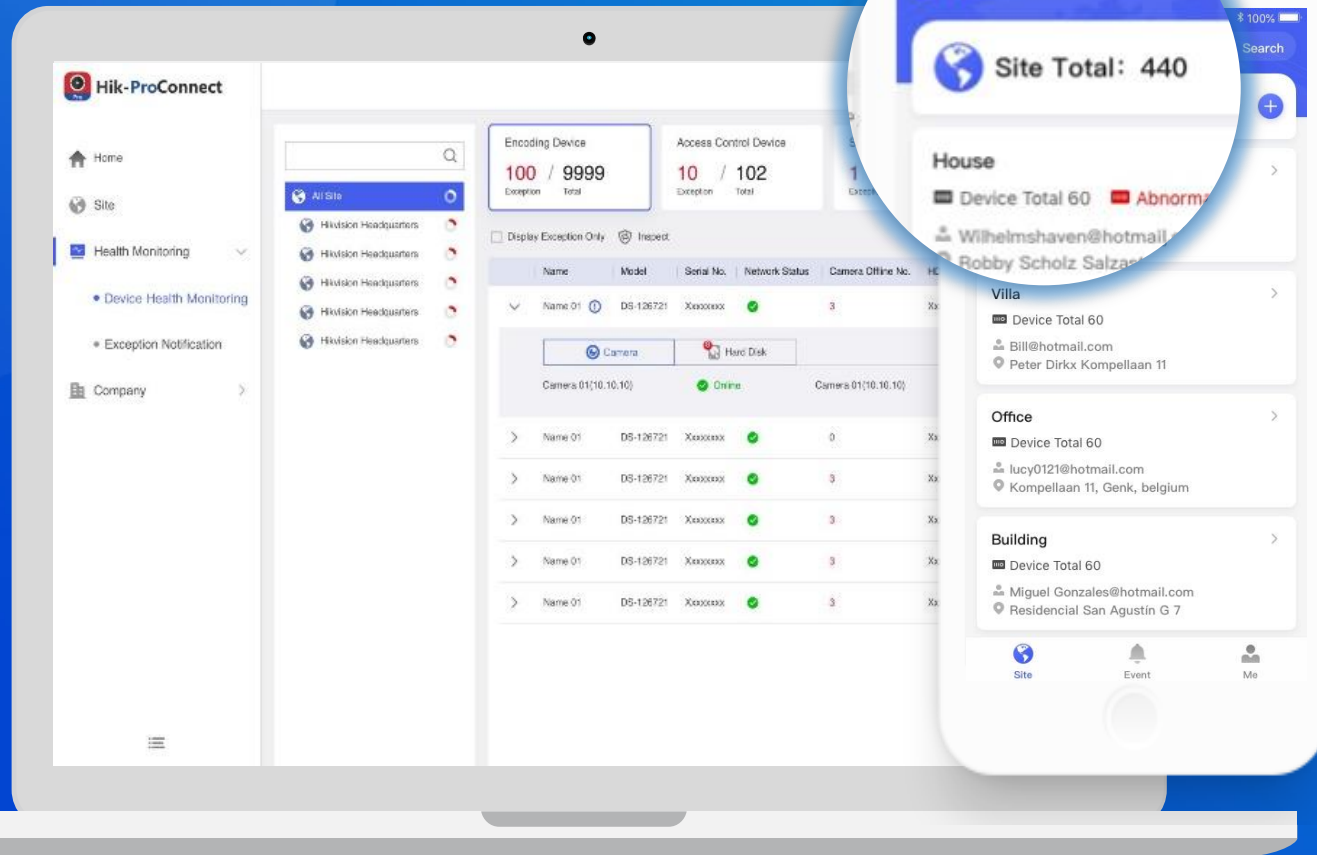

Remote System management and health monitoring

- **Health monitoring, clearly on dashboard**
- **Device exception, instantly get notified**
- **Site maintenance, get it done easily**