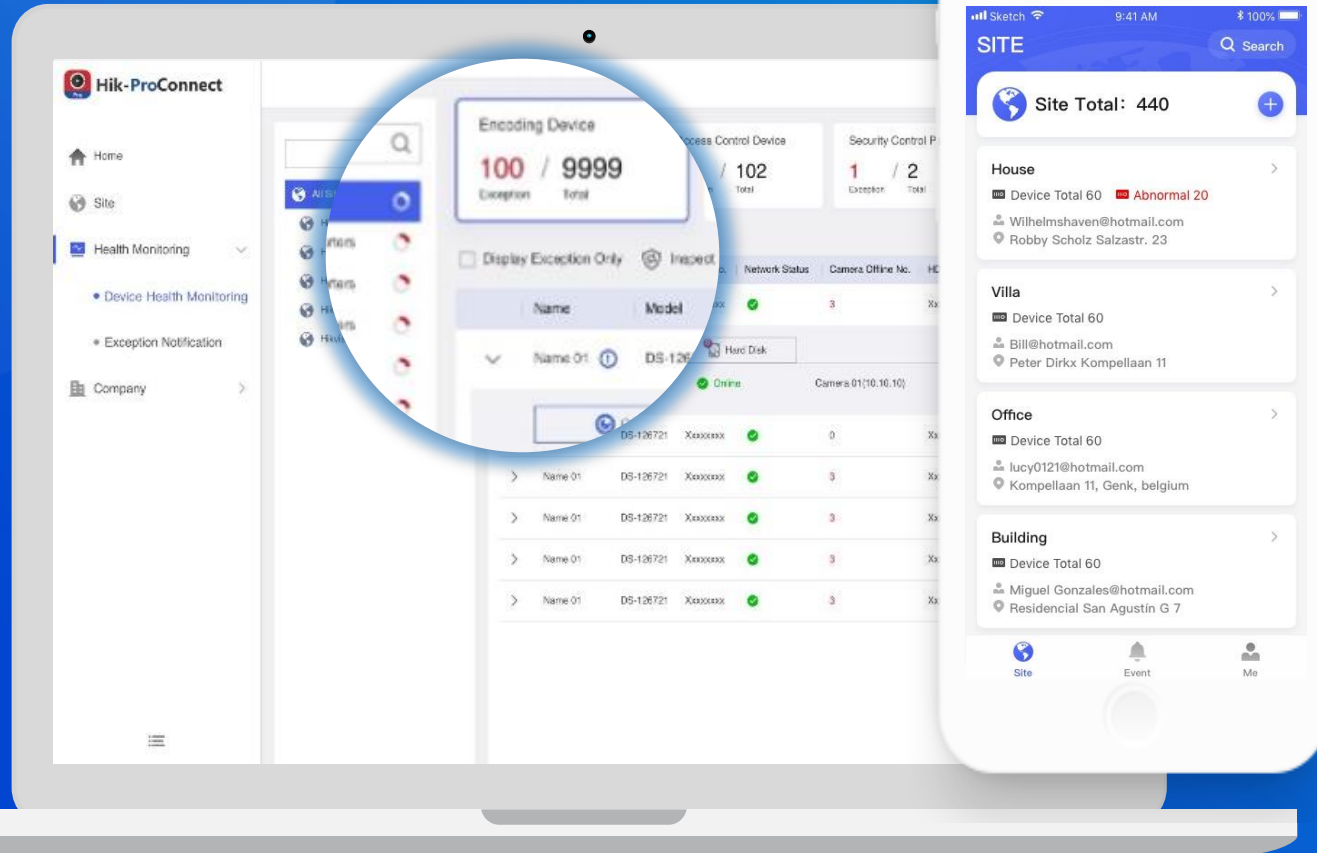

Remote System management and health monitoring