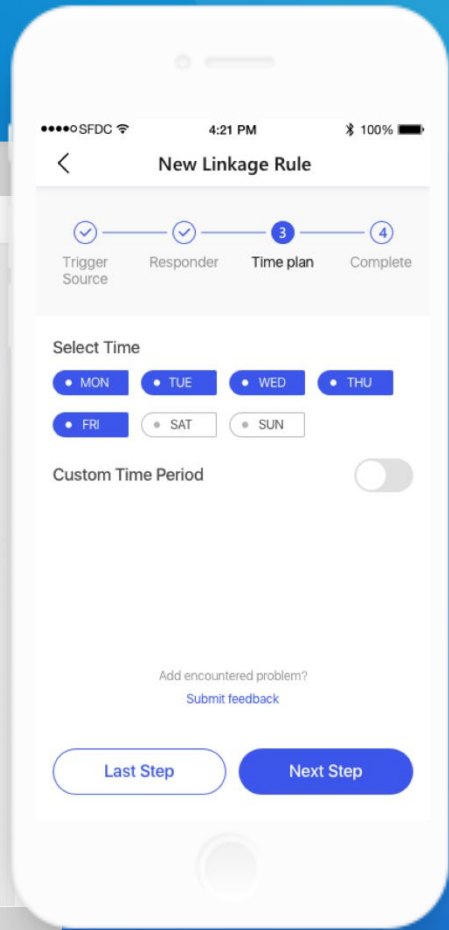

**Between appliance and platform**

**Appliance**

**Certified by multiple trusted authorities**

# Intuitive Interface

APP/ Web Portal

Designed by team of

GET IT NOW!

Scan and download  
the **App**

**Hik-ProConnect**

Scan and register  
on **Portal**

[www.hik-proconnect.com](http://www.hik-proconnect.com)

Scan and download  
the **App**

**Hik-Connect**  
v4.0

**HIKVISION**<sup>®</sup>