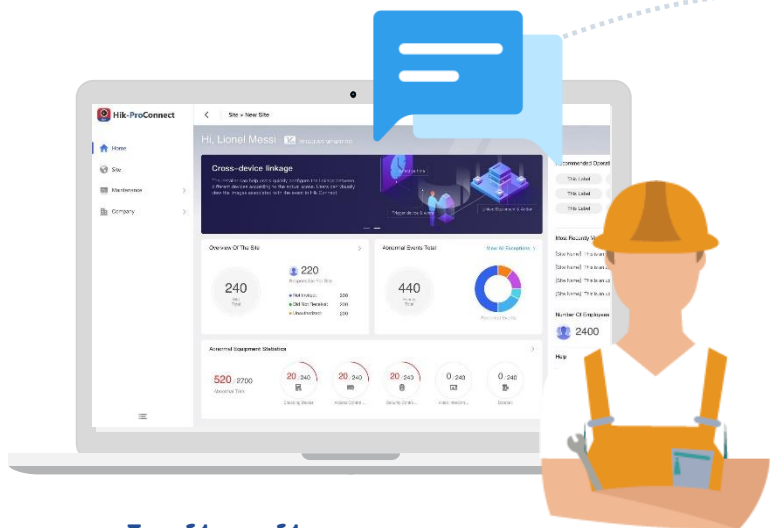

Safe authorization by your customer

**Invites site owner
Applies for site authorization**